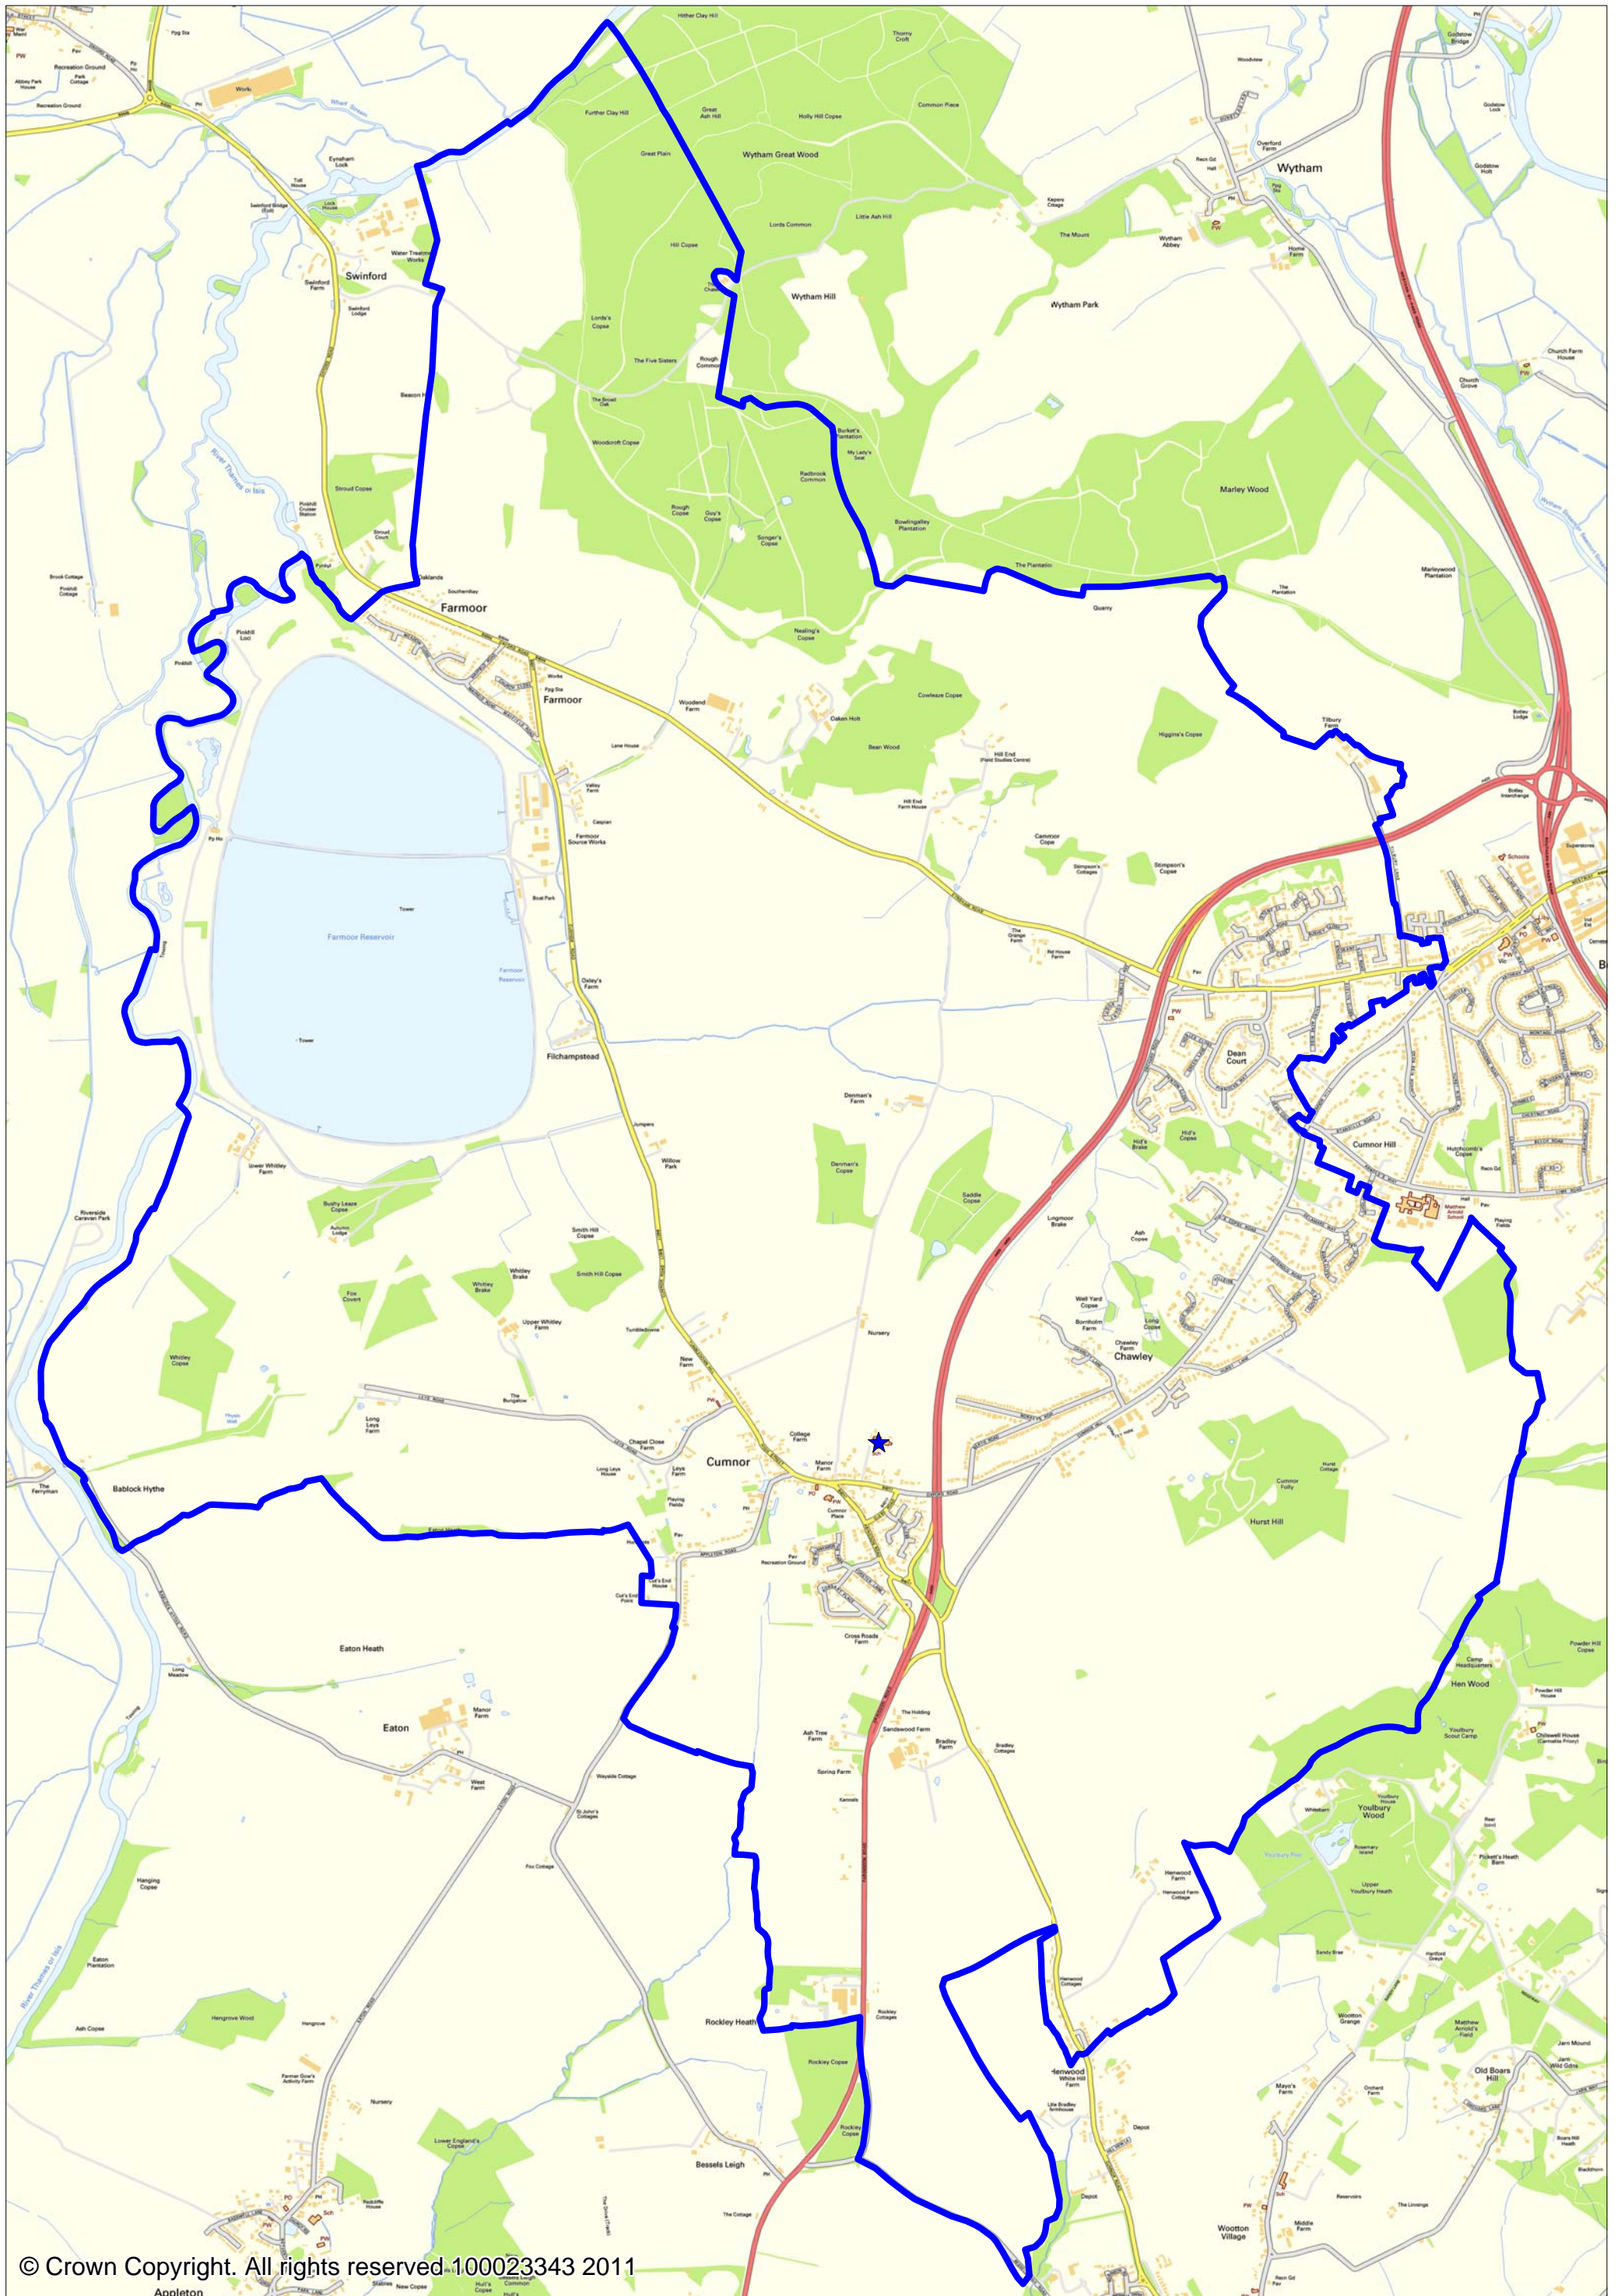

Location and Designated Area of Cumnor Church of England (VC) Primary School until 31 August 2012

Location and Designated Area of Cumnor Church of England (VC) Primary School from 1 September 2012