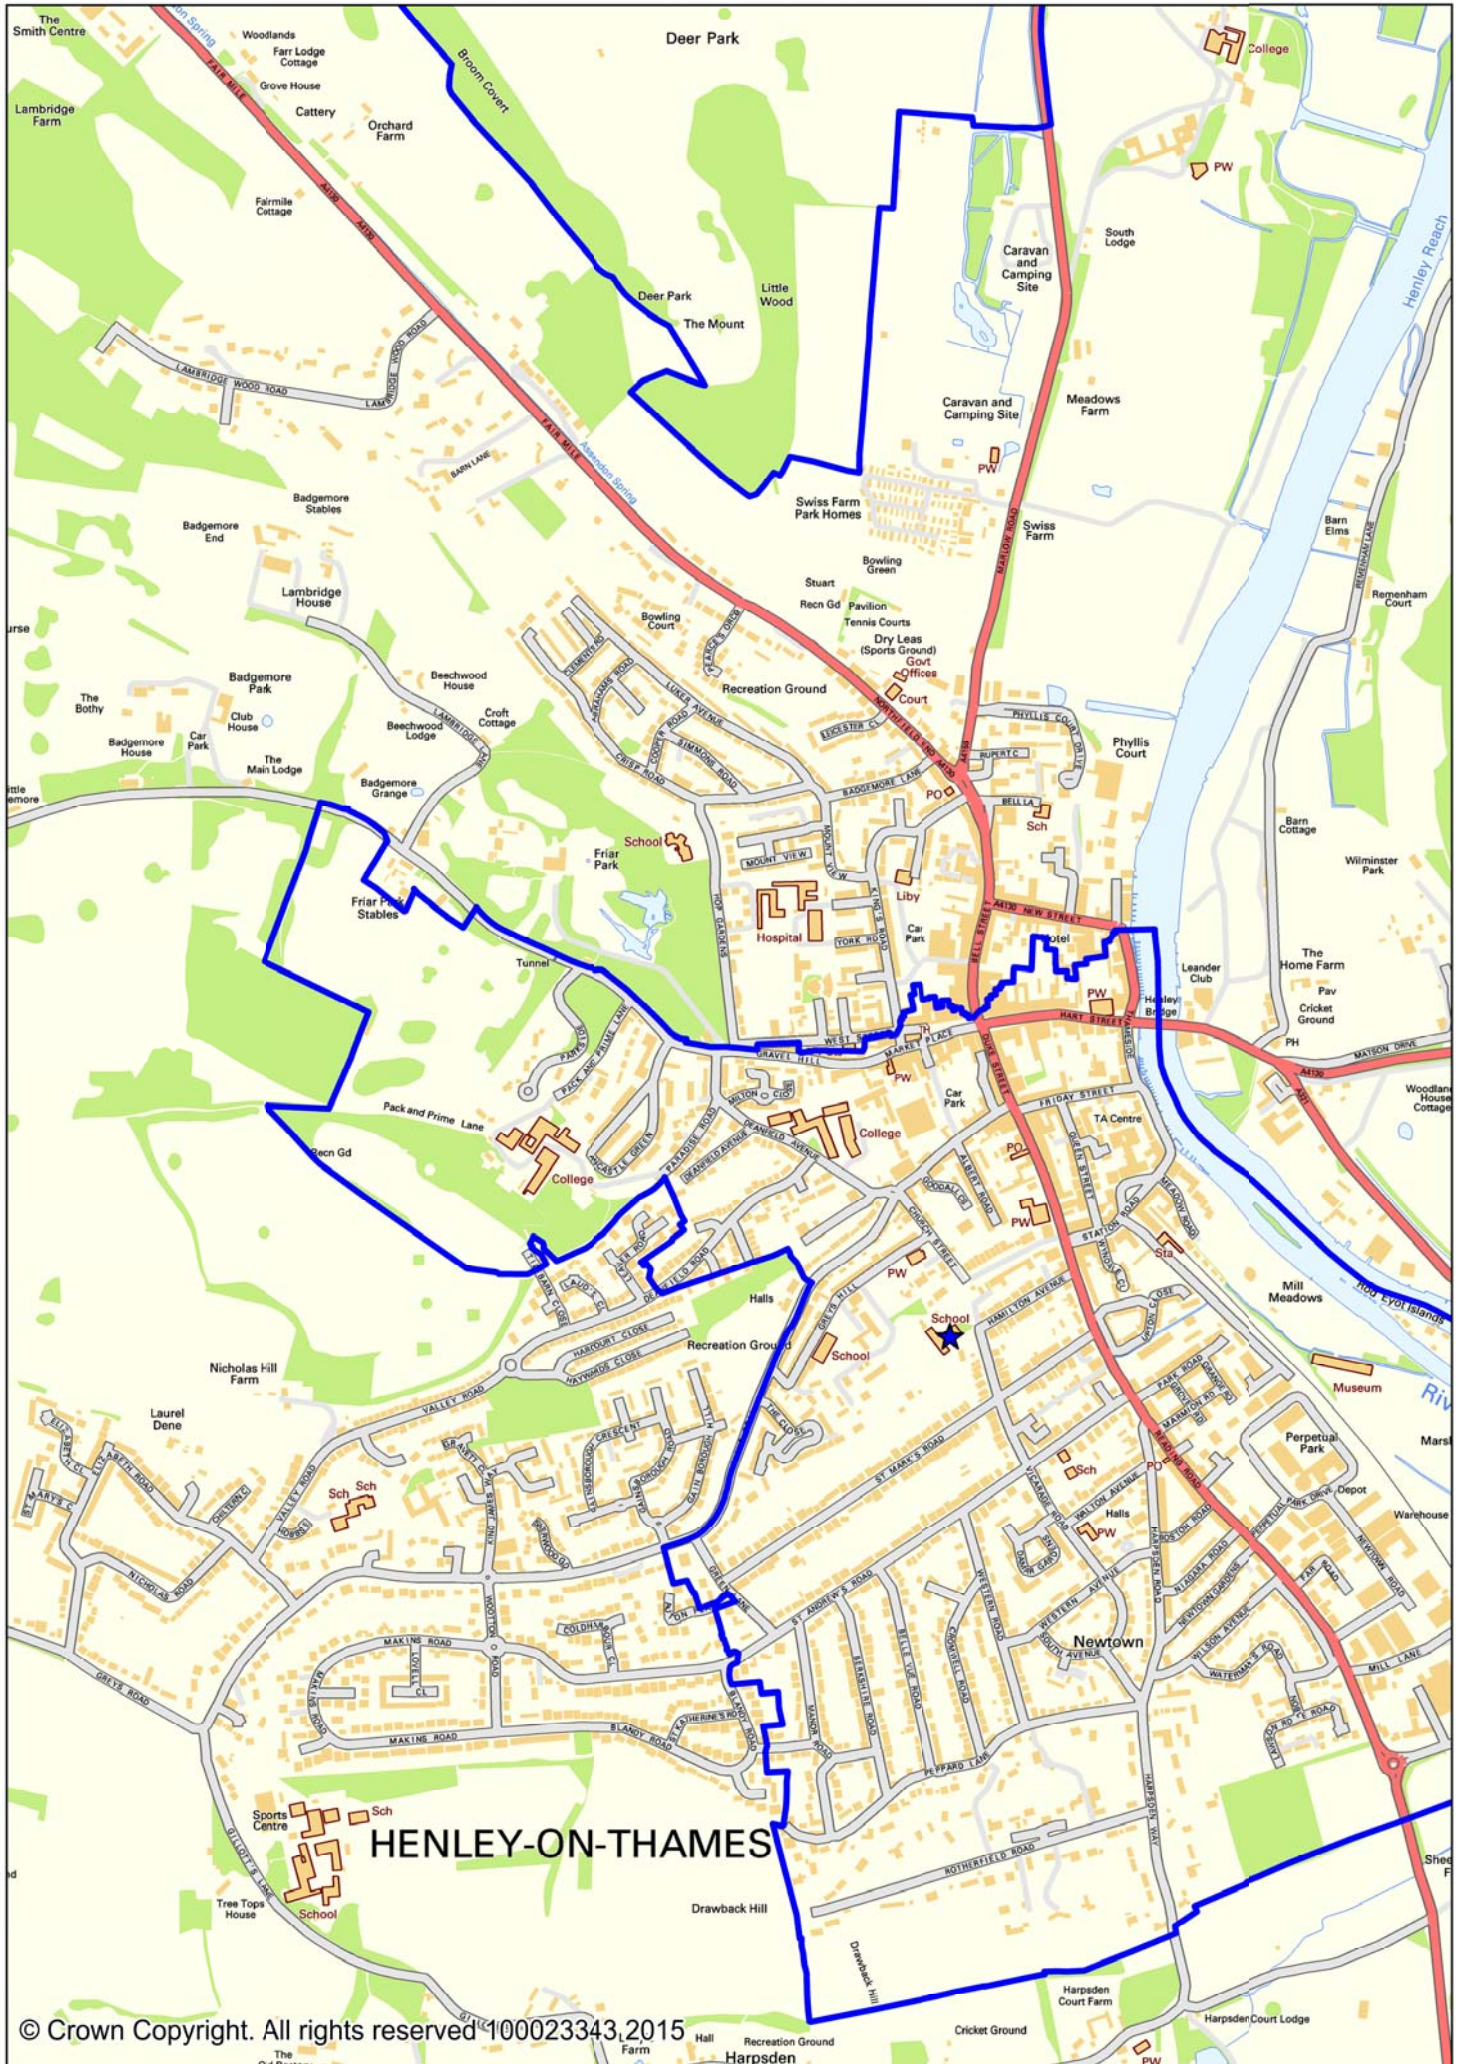

Location and Designated Area of Trinity CE Primary School, Henley-on-Thames until 31 August 2017

Location and Designated Area (Detail) of Trinity CE Primary School, Henley-on-Thames until 31 August 2017

Location and Designated Area (Detail) of Trinity CE Primary School, Henley-on-Thames from 1 September 2017

Location and Designated Area of Trinity CE Primary School, Henley-on-Thames from 1 September 2017