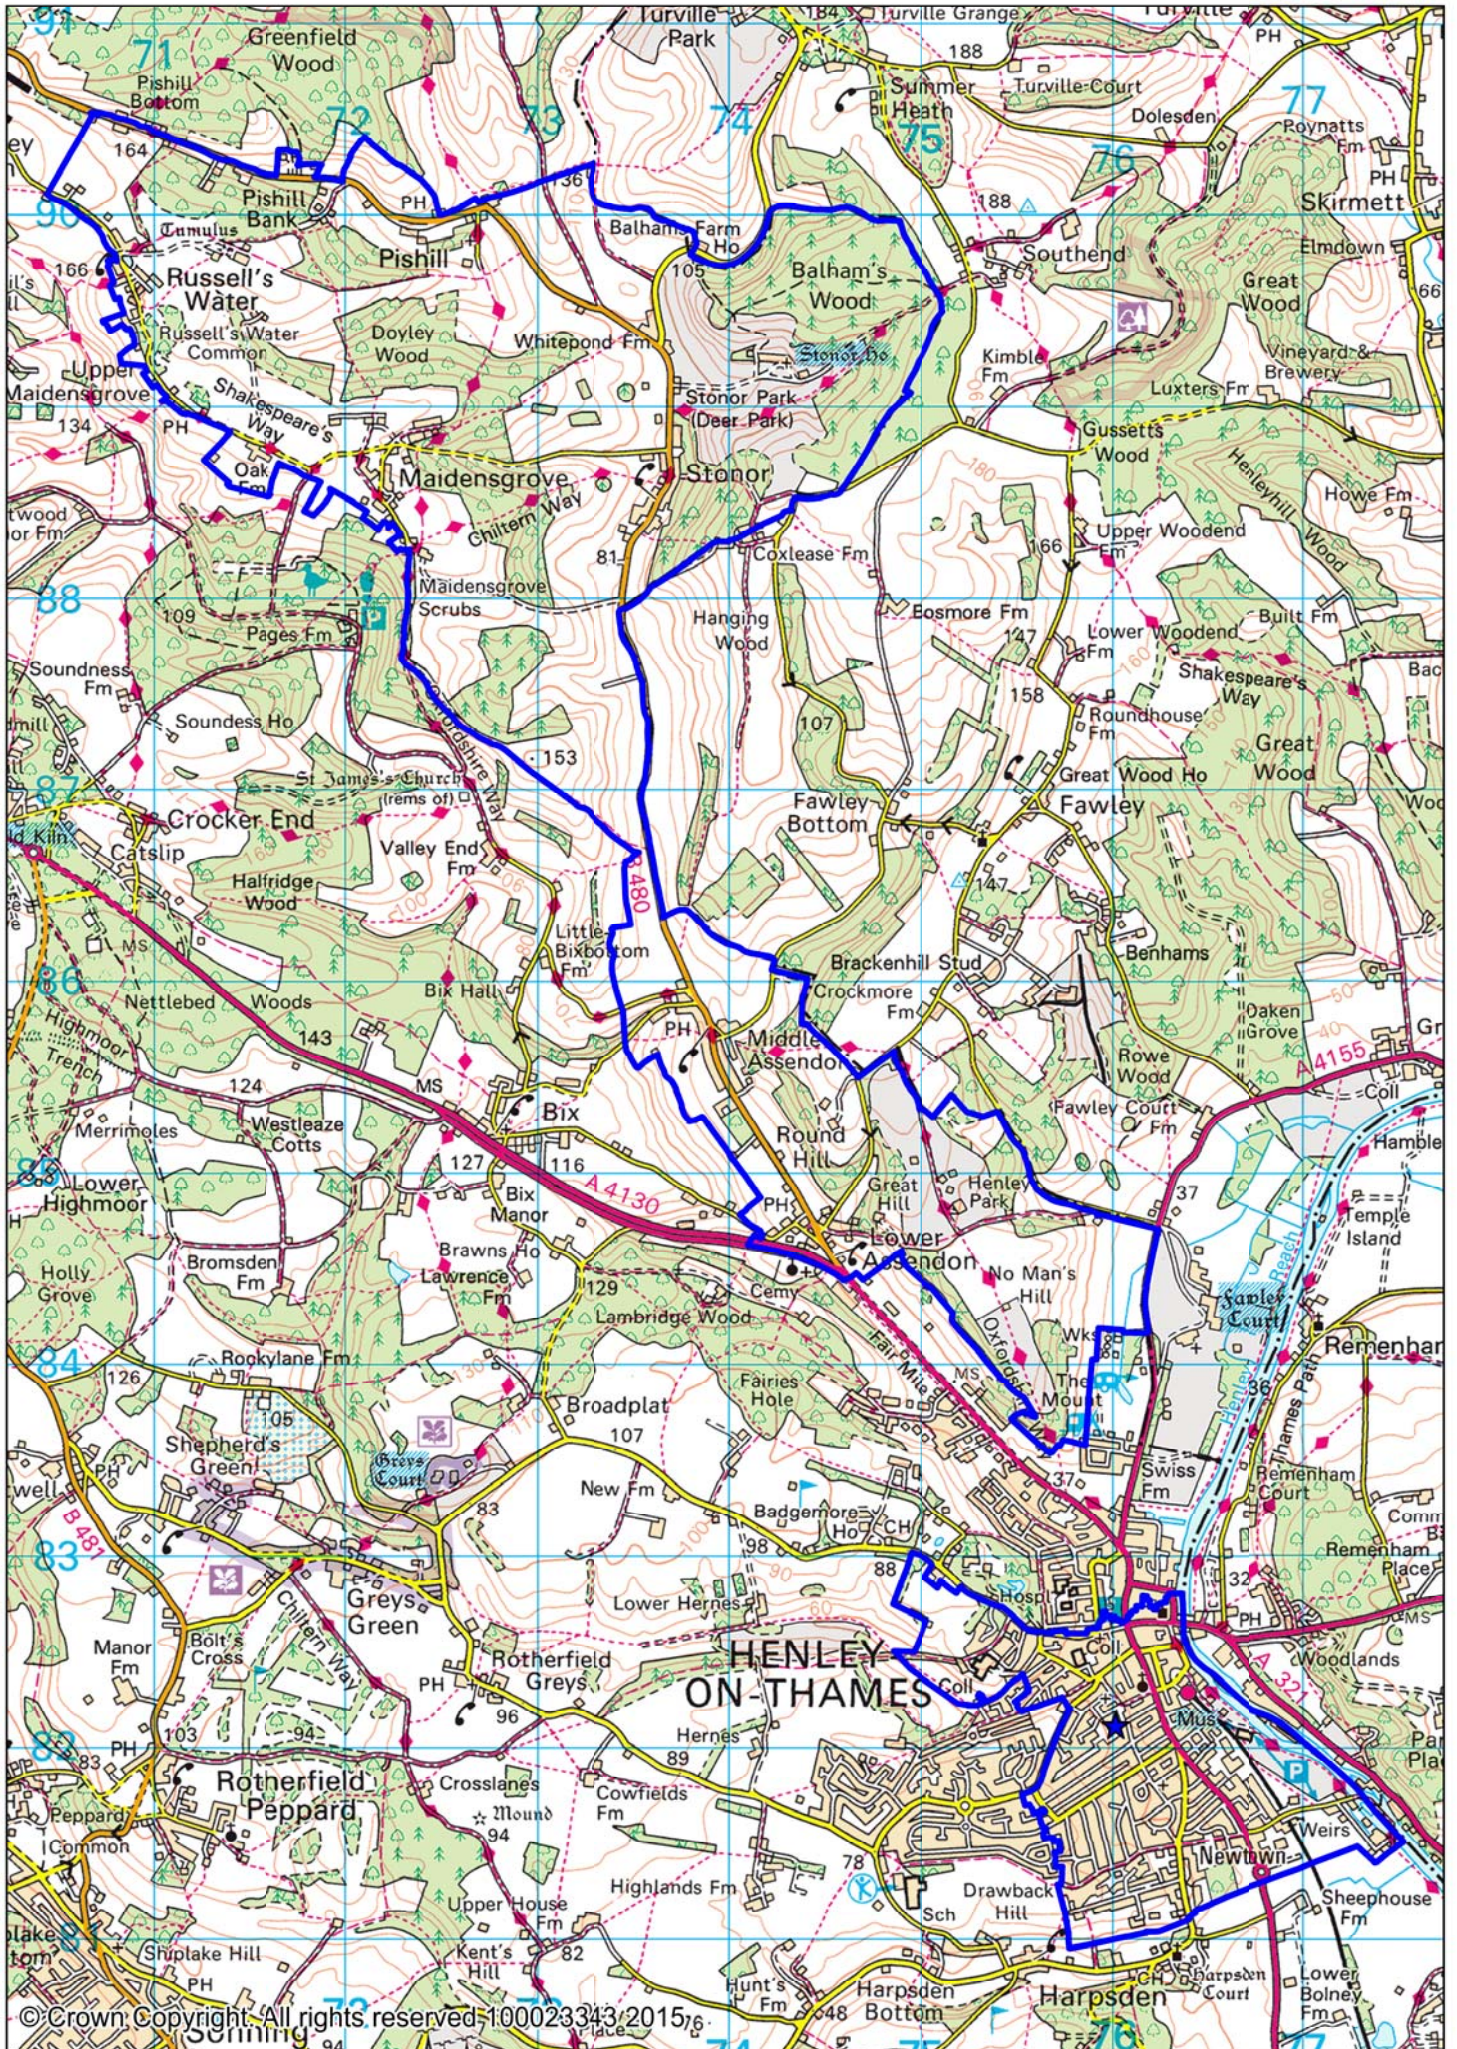

Location and Designated Area of Trinity CE Primary School, Henley-on-Thames until 31 August 2017

Location and Designated Area (Detail) of Trinity CE Primary School, Henley-on-Thames until 31 August 2017

Location and Designated Area (Detail) of Trinity CE Primary School, Henley-on-Thames from 1 September 2017

Location and Designated Area of Trinity CE Primary School, Henley-on-Thames from 1 September 2017