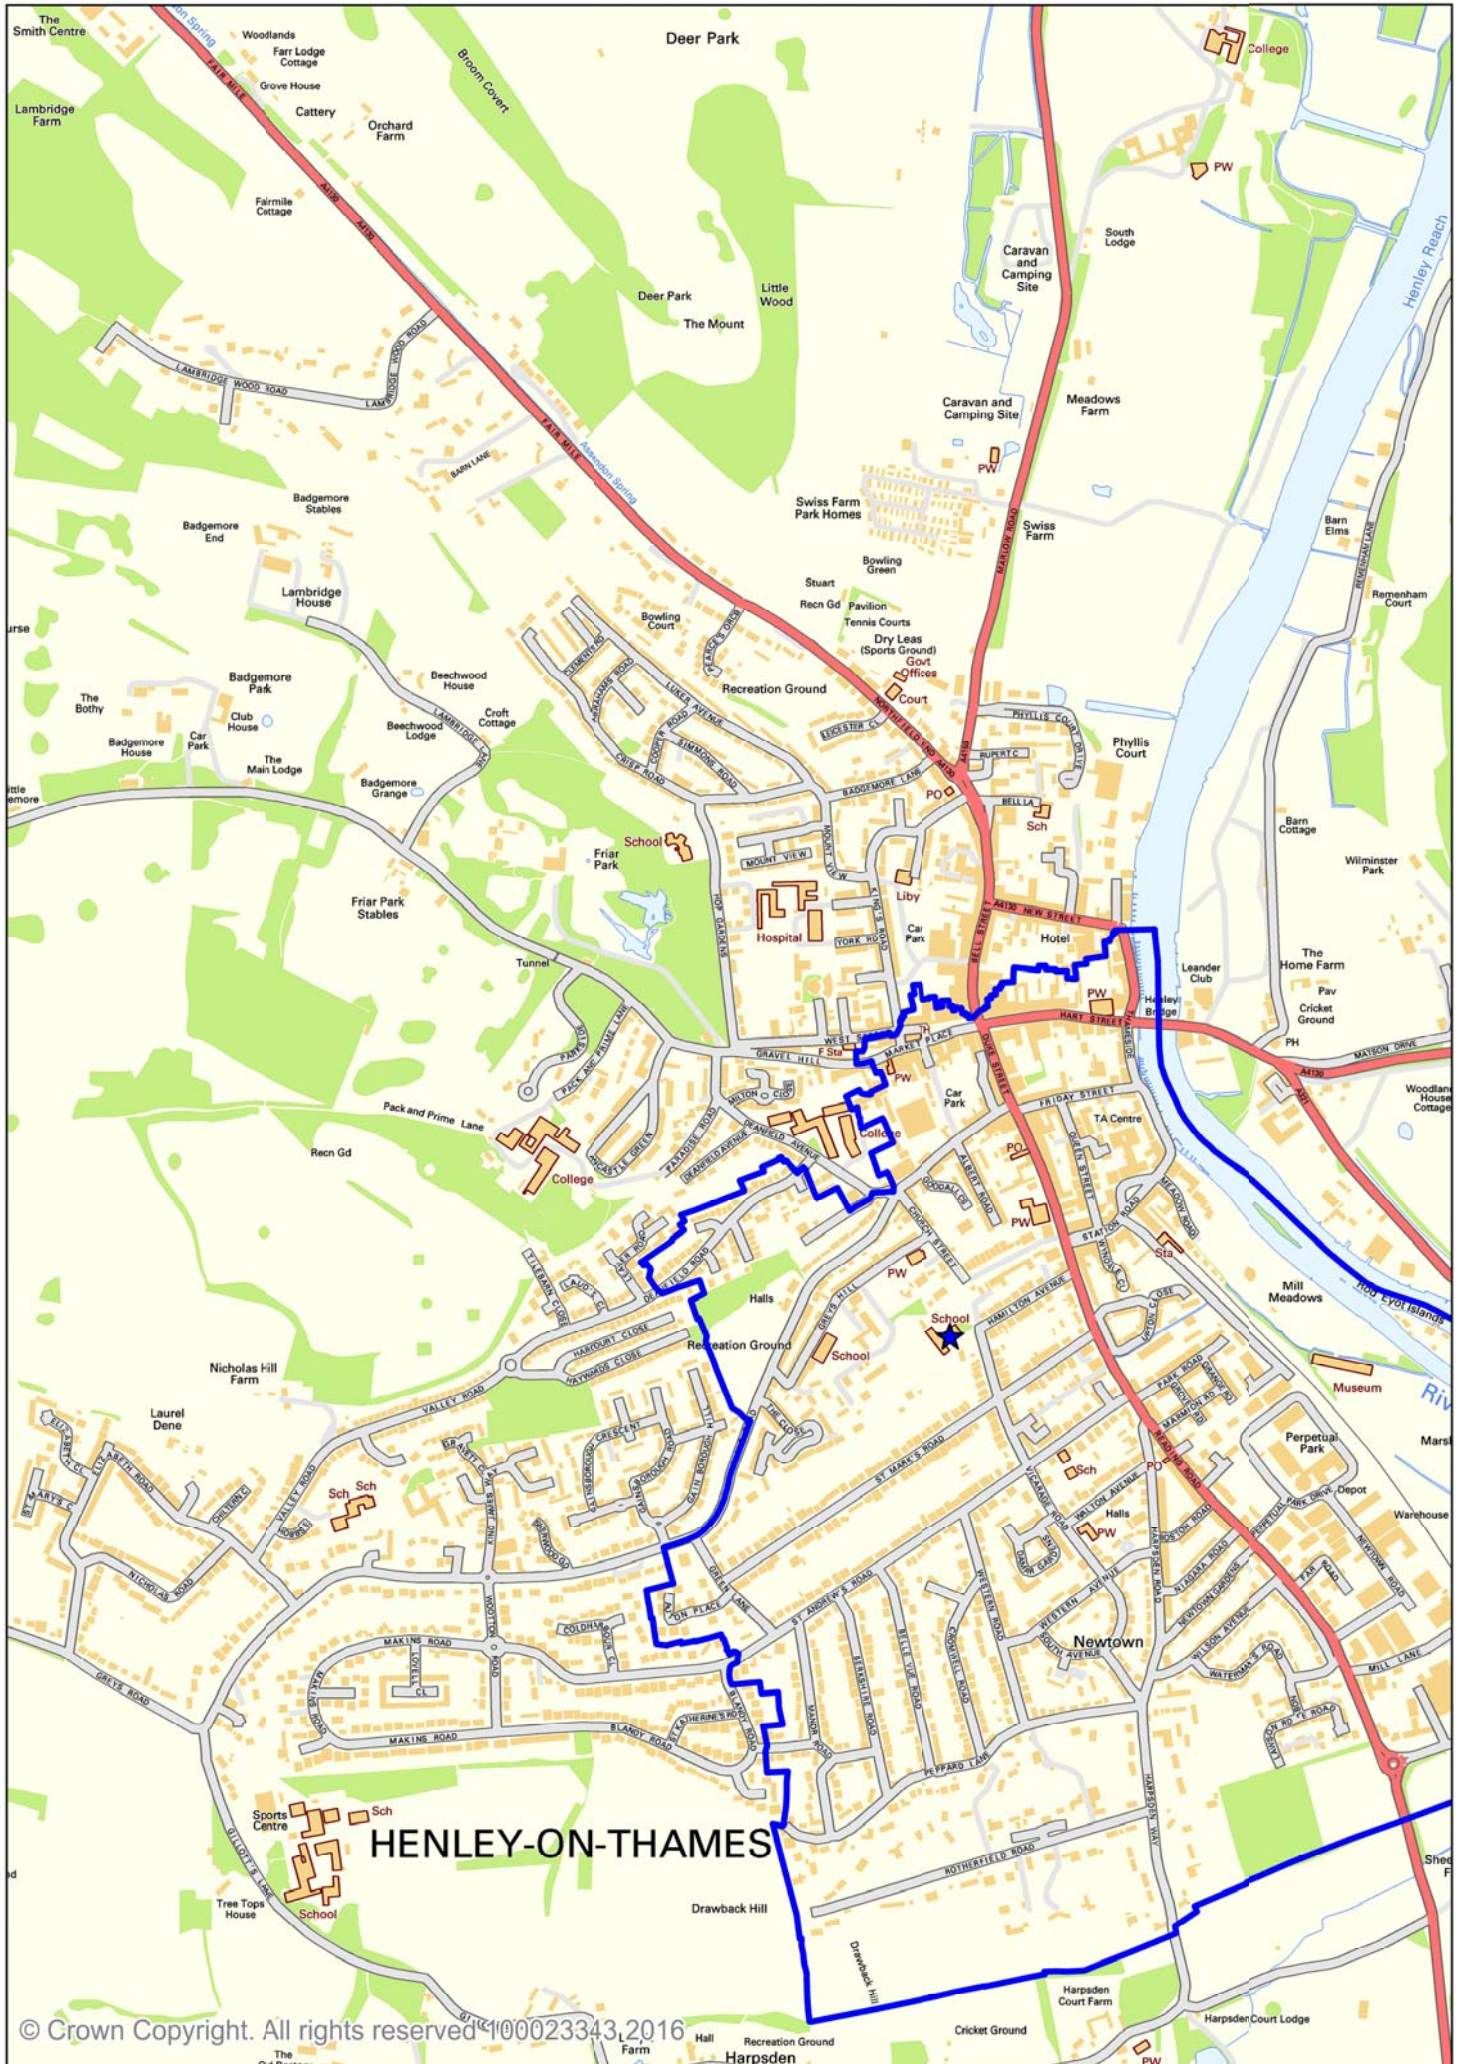

Location and Designated Area of Trinity CE Primary School, Henley-on-Thames until 31 August 2017

Location and Designated Area (Detail) of Trinity CE Primary School, Henley-on-Thames until 31 August 2017

Location and Designated Area (Detail) of Trinity CE Primary School, Henley-on-Thames from 1 September 2017

Location and Designated Area of Trinity CE Primary School, Henley-on-Thames from 1 September 2017