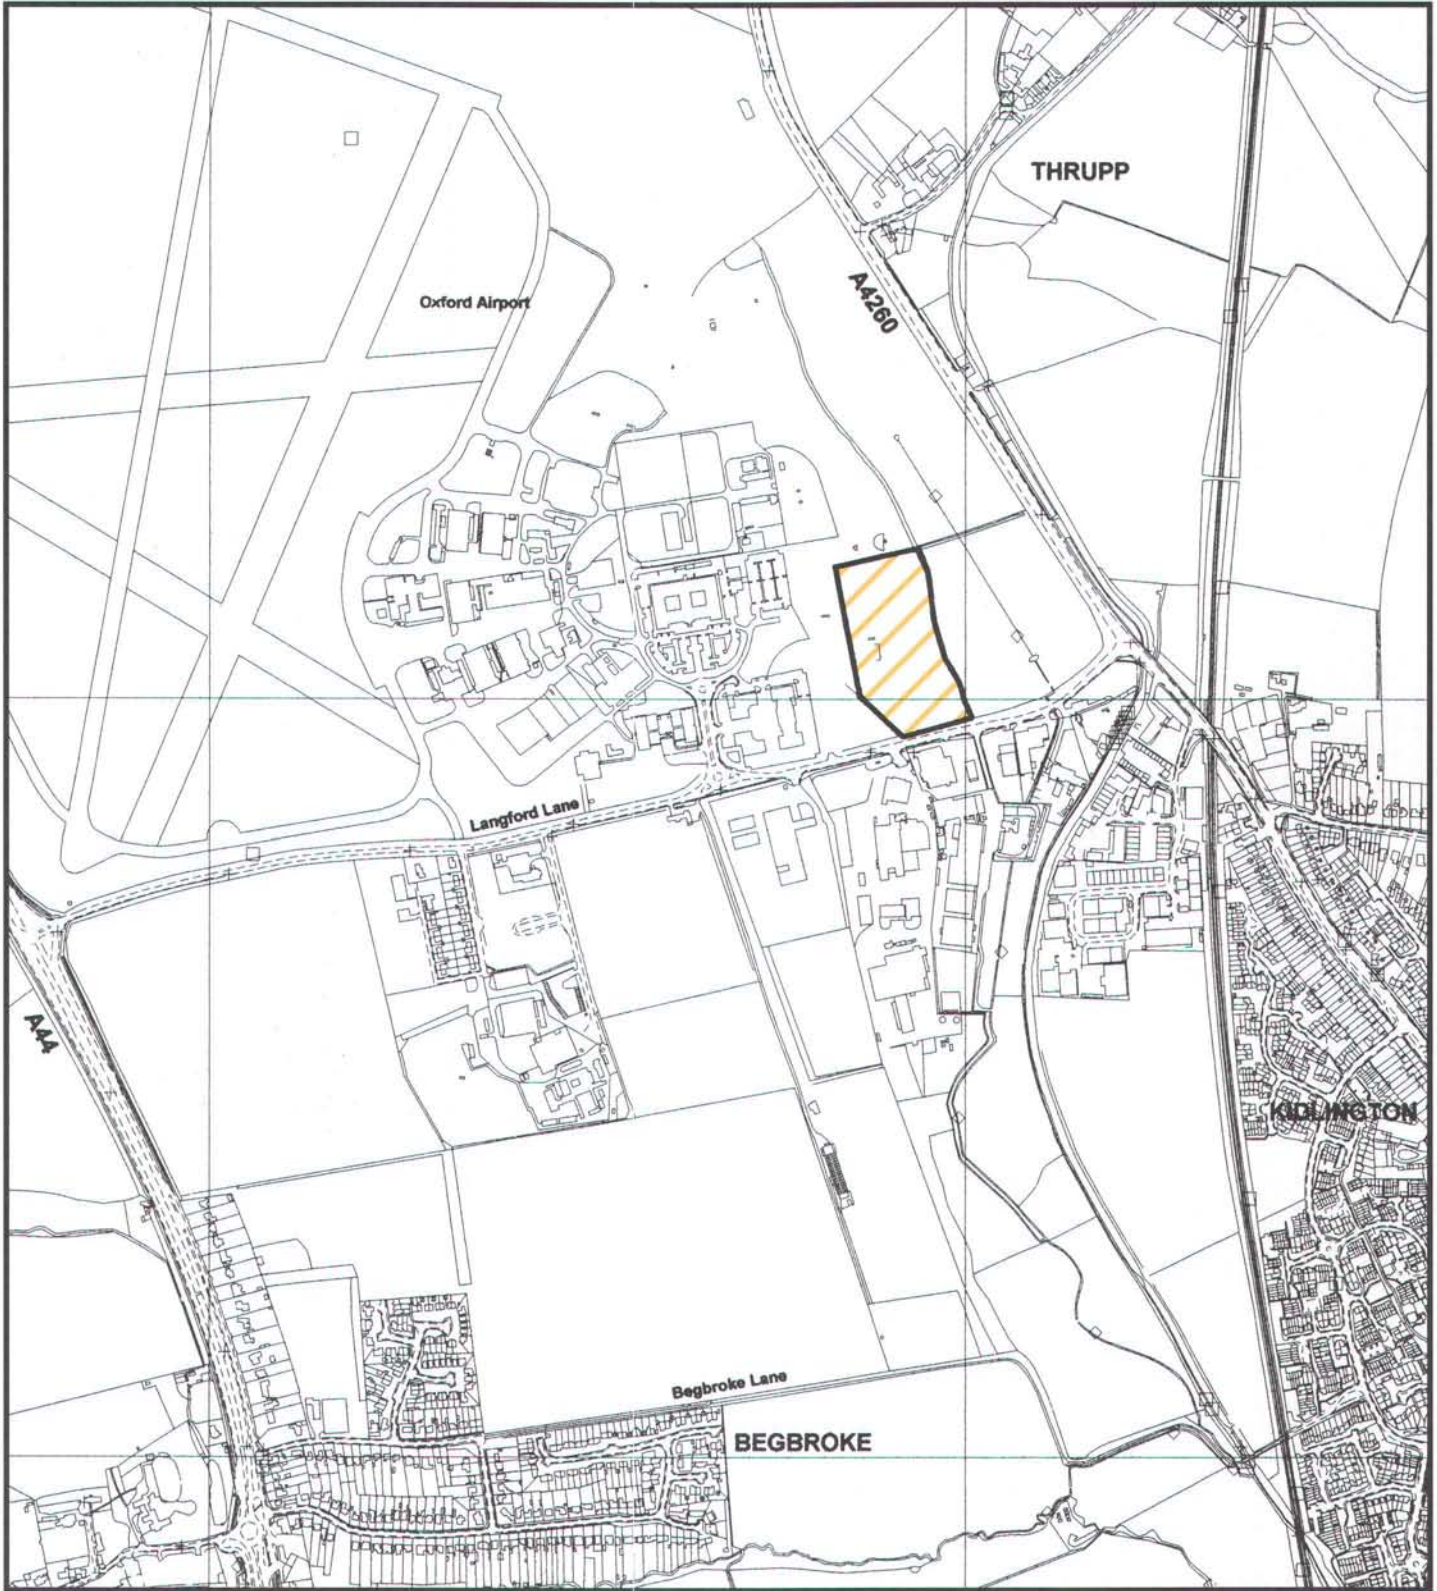

Inset Map 6

Langford Lane Kidlington