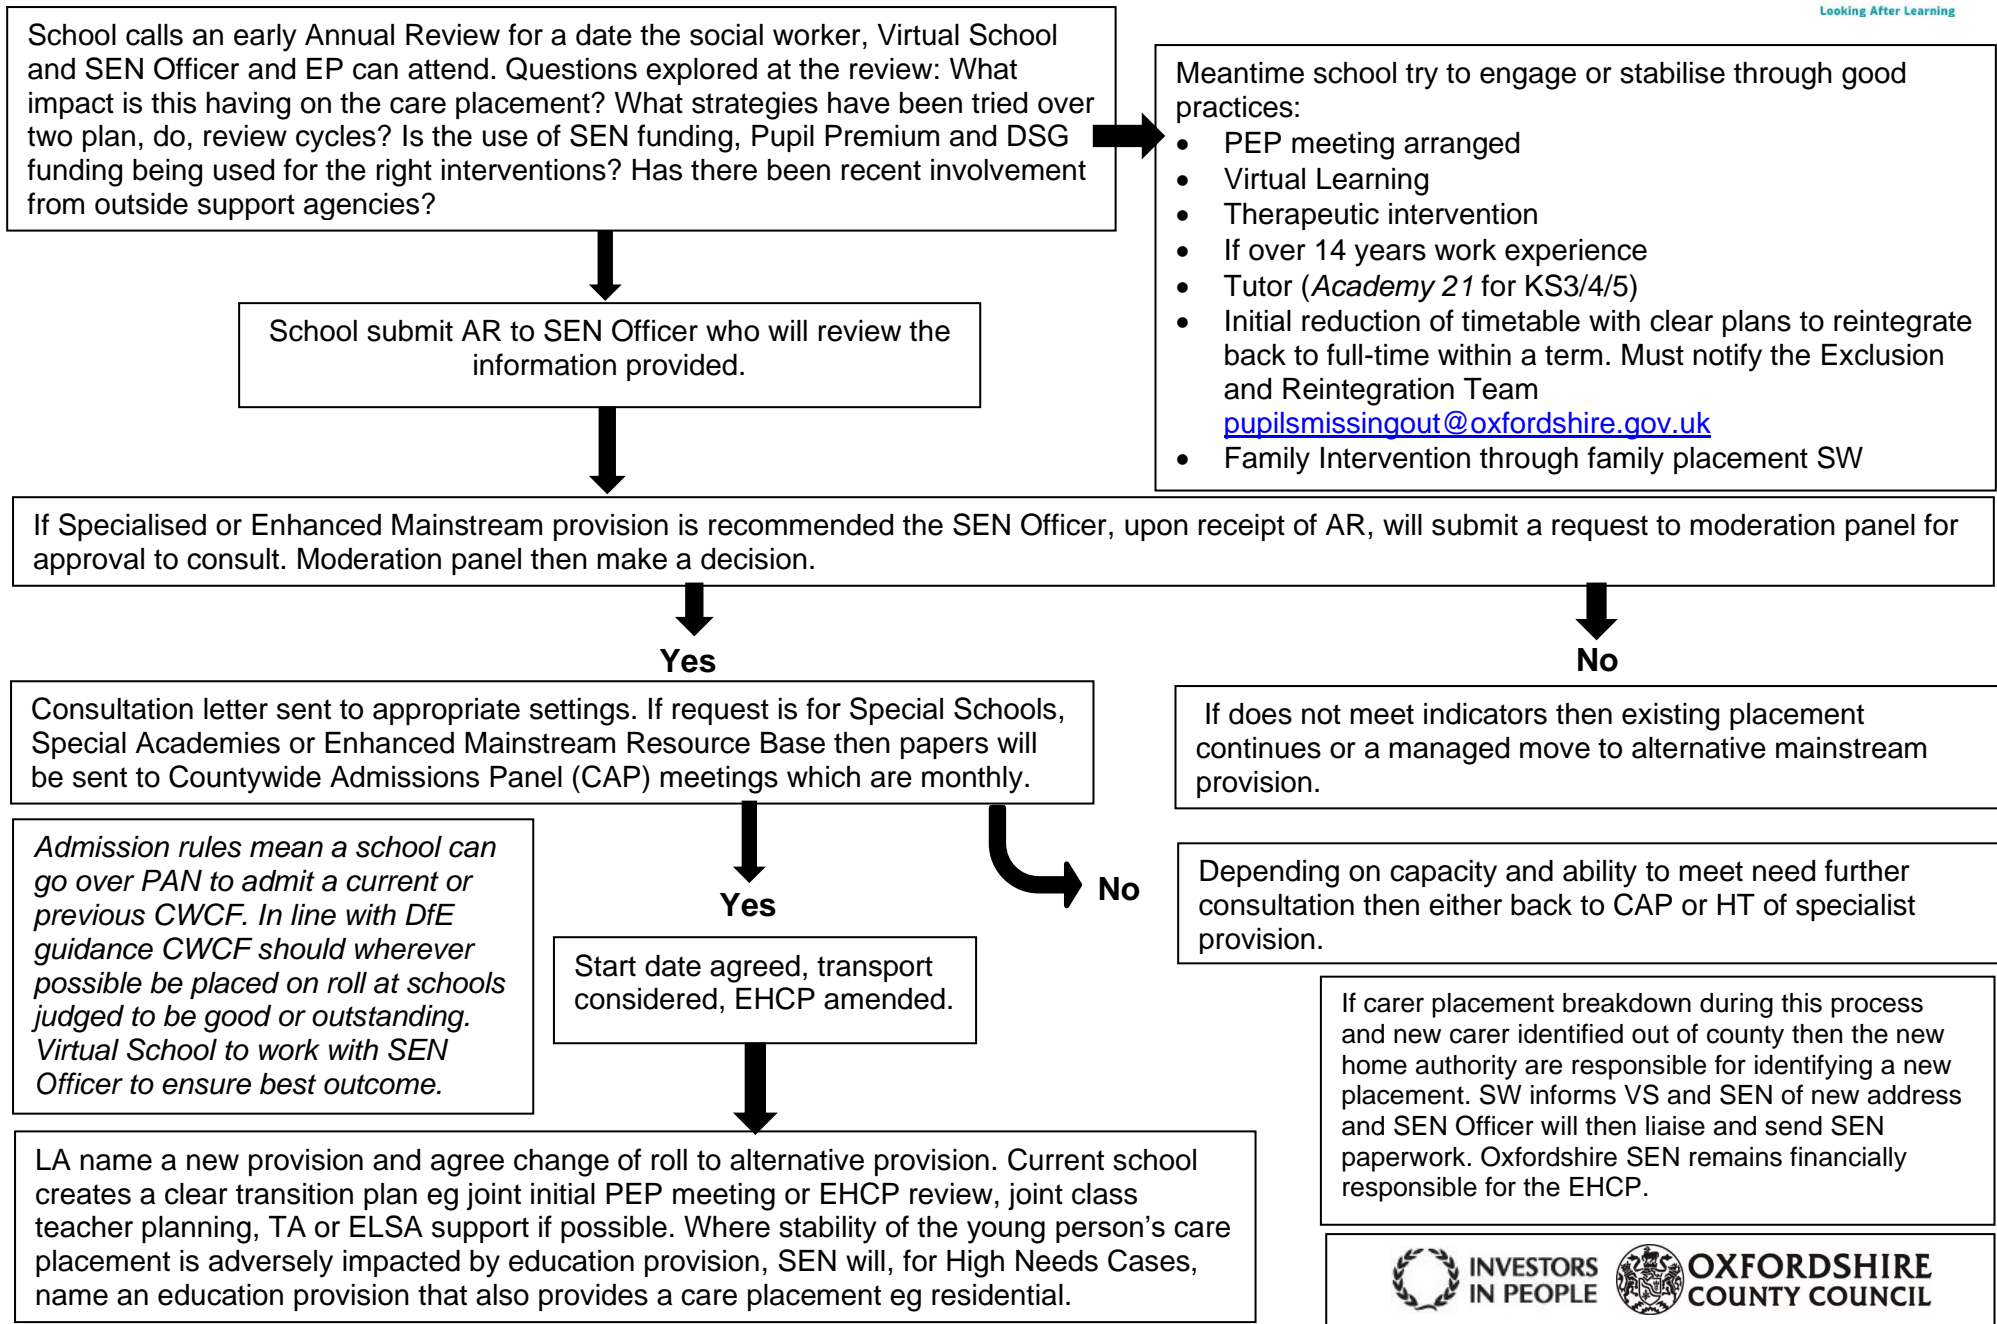

**Every Child in LA Care is entitled to a full-time school place
An Oxfordshire Child We Care For (CWCF) is currently on single roll in OCC school (maintained/specialist or Academy) but there is an imminent risk of school provision breakdown. The pupil has an existing EHCP.**